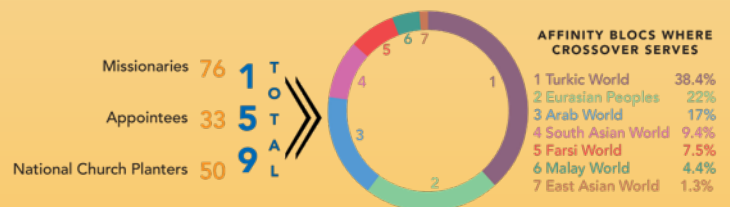

GLOBAL IMPACT

CONTACT INFORMATION

Email: joanna@innovativeaccess.org Website: www.crossoverusa.org
Crossover: 803.691.8614 Fax: 803.691.9355 Cell: 817.578.1020

Make your check payable to Crossover Communications International; Account # 2381 and mail to P.O. Box 211755 * Columbia, SC 29221

For online giving, go to www.crossoverusa.org and click on my "Joanna" in the GIVE tab.